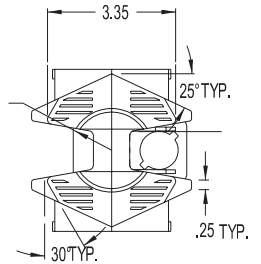

FRONT VIEW

OPTIONAL FLOAT SWITCH

HOLE TO EXCEPT
1/2" SHCD, 40 PIPE
FOR HANDLE .

TOP VIEW

SIDE VIEW

R 1.09
2 RIBS TO KEEP
BALL IN POSITION

BOTTOM VIEW

PL-122 FILTER CARTRIDGE
PART NO. - 30141
MATERIAL - POLYPROPYLENE