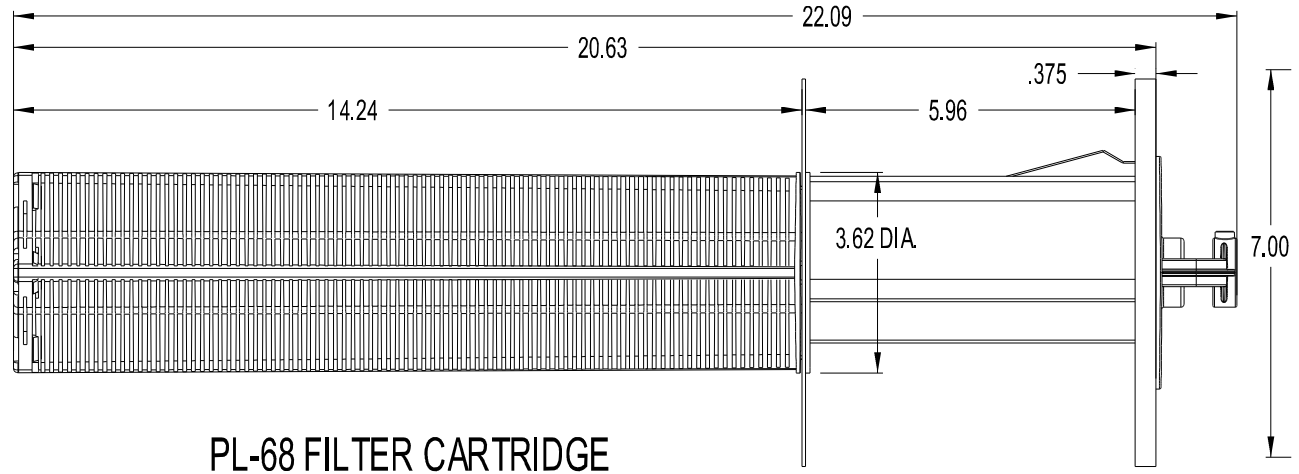

EXCEPTS 3/4" PIPE FOR HANDLE

PL-68 FILTER CARTRIDGE
 PART NO. - 30130-CB
 MATERIAL - POLYPROPELYENE